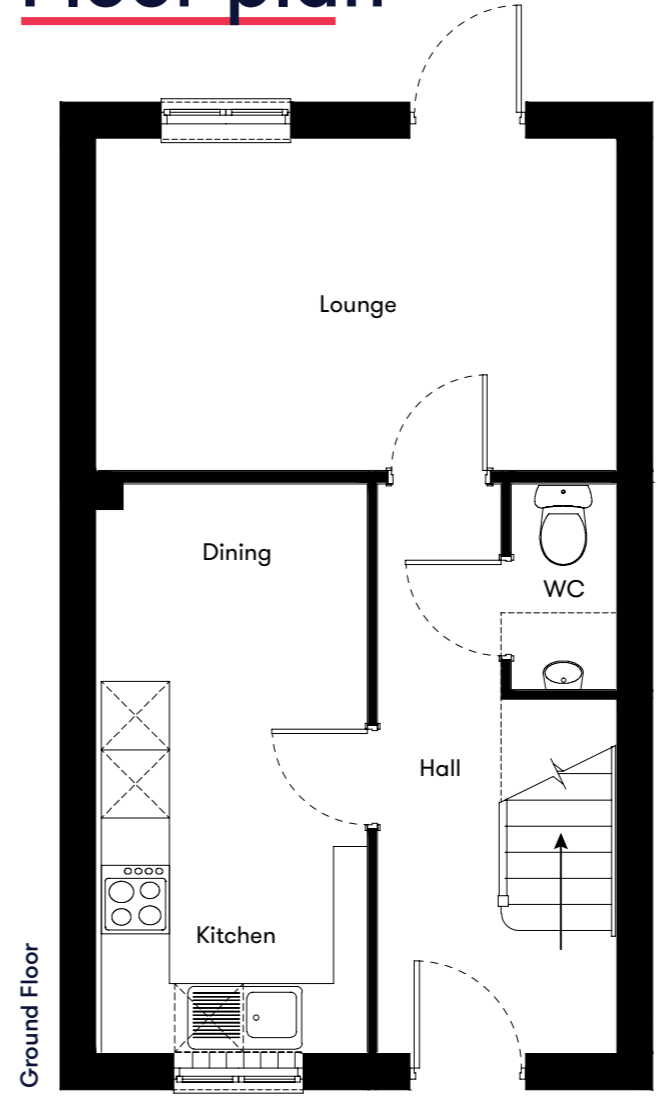

Contact us for more information

Telephone: 01934 526 446

Email: newhomes@livewest.co.uk

LiveWest
A home for everyone

LiveWest
A home for everyone

Site plan

● Plots 51, 52, 56 & 57
 2 bedroom house
 ● LiveWest Shared Ownership
 ● LiveWest rent

Floor plan

**Plots
51, 52,
56 & 57
2 Bedroom Houses**

Plot	House type	Open Market Value	40% Share	Rent*
51	2 bedroom semi detached house with 1 parking space	£260,000	£104,000	£345.12
52	2 bedroom semi detached house with 1 parking space	£260,000	£104,000	£345.12
56	2 bedroom semi detached house with 1 parking space	£260,000	£104,000	£345.12
57	2 bedroom semi detached house with 1 parking space	£260,000	£104,000	£345.12