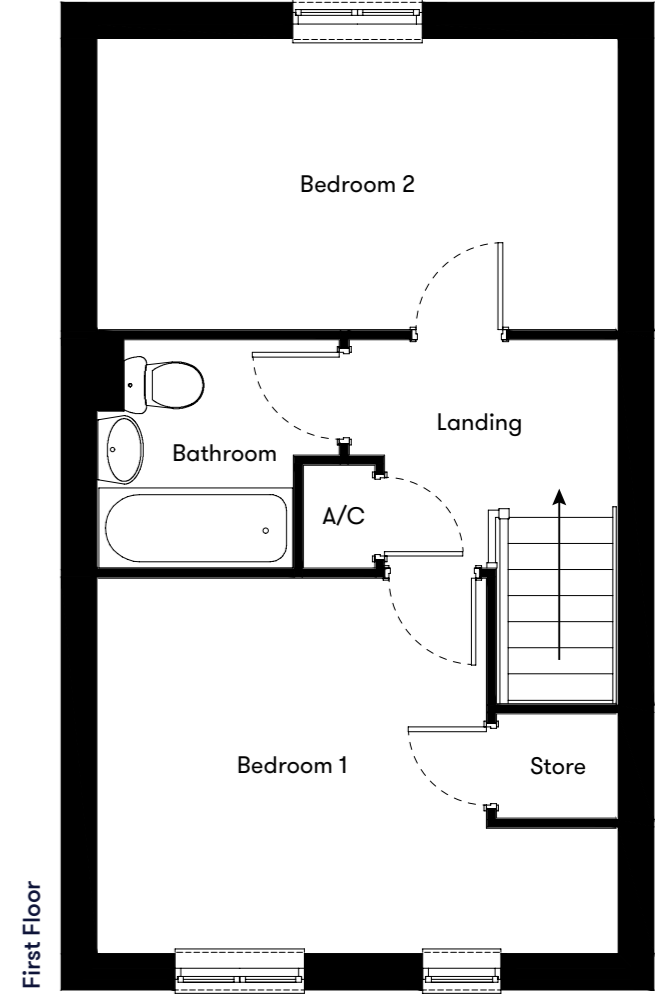

Contact us for more information

Telephone: 01934 526 446

Email: newhomes@livewest.co.uk

LiveWest
A home for everyone

LiveWest
A home for everyone

Site plan

● Plots 51, 52, 56 & 57
 2 bedroom house
 ● LiveWest Shared Ownership
 ● LiveWest rent

Floor plan

**Plots
51, 52,
56 & 57
2 Bedroom Houses**

Plot	House type	Open Market Value	40% Share	Rent*
51	2 bedroom semi detached house with 1 parking space	£260,000	£104,000	£345.12
52	2 bedroom semi detached house with 1 parking space	£260,000	£104,000	£345.12
56	2 bedroom semi detached house with 1 parking space	£260,000	£104,000	£345.12
57	2 bedroom semi detached house with 1 parking space	£260,000	£104,000	£345.12